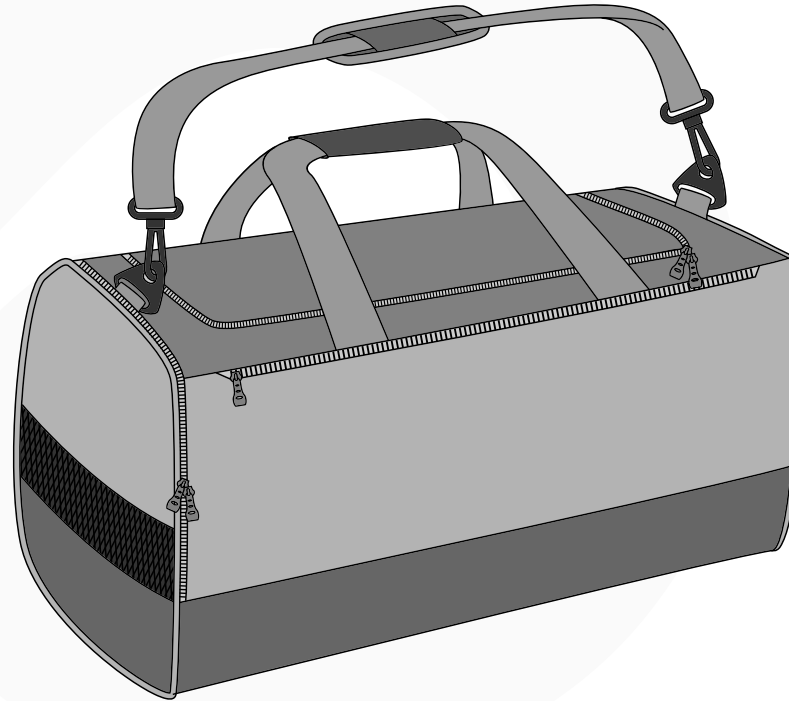

[TEAM NAME]

SUBLIMATED DUFFLE BAG MOCK UP

LEFT SIDE

RIGHT SIDE

Artist:
Sales Rep:
Date:

- To ensure the highest printed quality, provide artwork in a vector formats.
- All text must be converted to curves or outlines.
- Fonts to be provided if usage is intended for individual names and numbers.
- Only Pantone® Coated C colors are to be used.