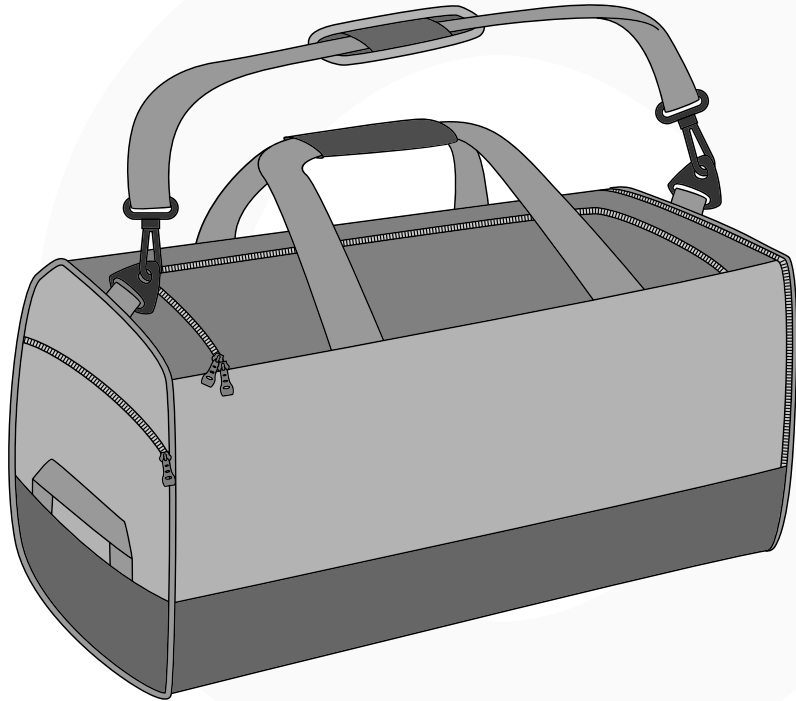

[TEAM NAME]

SUBLIMATED DUFFLE BAG MOCK UP

LEFT SIDE

RIGHT SIDE

Artist:
Sales Rep:
Date:

- To ensure the highest printed quality, provide artwork in a vector formats.
- All text must be converted to curves or outlines.
- Fonts to be provided if usage is intended for individual names and numbers.
- Only Pantone® Coated C colors are to be used.